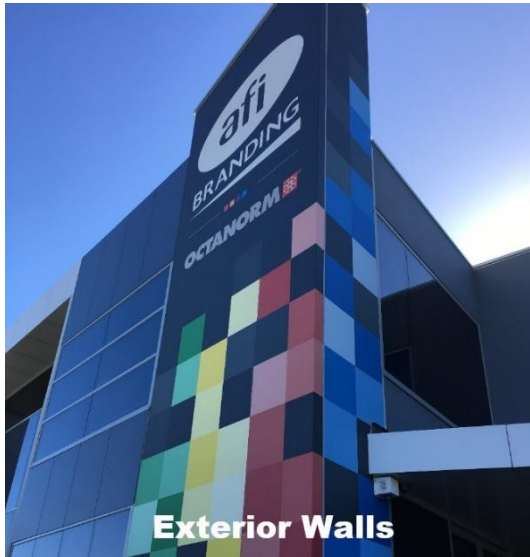

## pano <sup>Rama</sup> Walk & Wall

Exterior Walls

Train & Bus Advertising

**NEW Longer Rolls: 48"x164' rolls!**

Perfect for Trade Shows, Wall Murals & Short-term Events!

Easy to Apply & Remove on

**Carpet, Concrete Floors, Stairs & Pillars!**