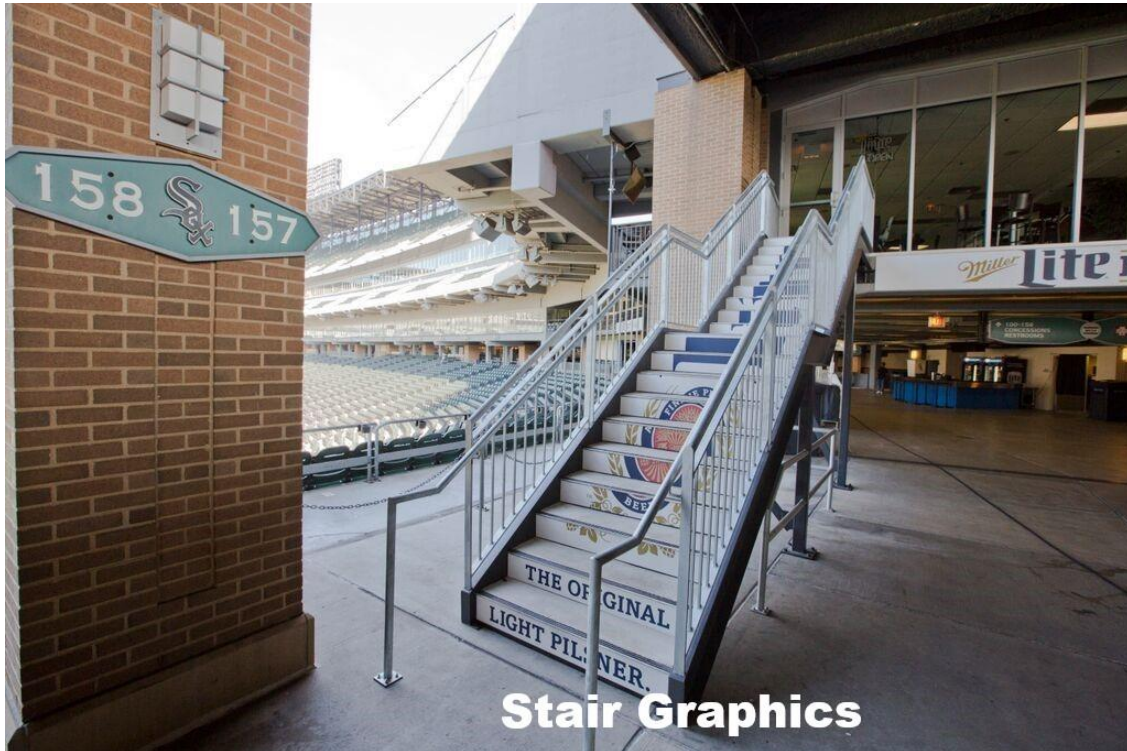

## pano <sup>Rama</sup> Walk & Wall

Exterior Walls

Train & Bus Advertising

**NEW Longer Rolls: 48"x164' rolls!**

Perfect for Trade Shows, Wall Murals & Short-term Events!

Easy to Apply & Remove on

**Carpet, Concrete Floors, Stairs & Pillars!**

Indoor or Outdoor... Wet & Dry non-slip Certified!

**No Laminate Needed!**

[View Floor Installation Video](#)

[View Wall Installation Video](#)

[View Stair Removal Video](#)

Wall Murals

Stair Graphics