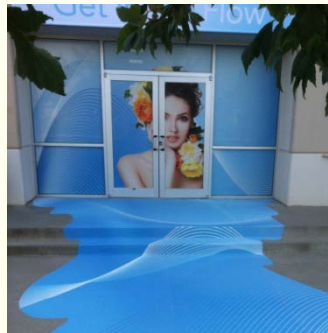

CONTINENTAL GRAFIX

***80/20 Window Perf for Ulitmate Color Pop, Privacy & Sun Screen!
Available in Self-Adhesive or Non-Adhesive for inside mount.***

Window Ad Campaigns

Building Wraps

Retail POP

panoRama 1520 **New 80/20 perforation!**

New!
pano^{Rama}**Film 80/20**
New 80/20 perforation!

Engineered to work with Solvent, UV-Curable, Latex & Screen printers.

Available in 54" & 60" rolls.

FREE samples at ISA Booth # 3701 ([Click here for a free ISA Pass.](#))